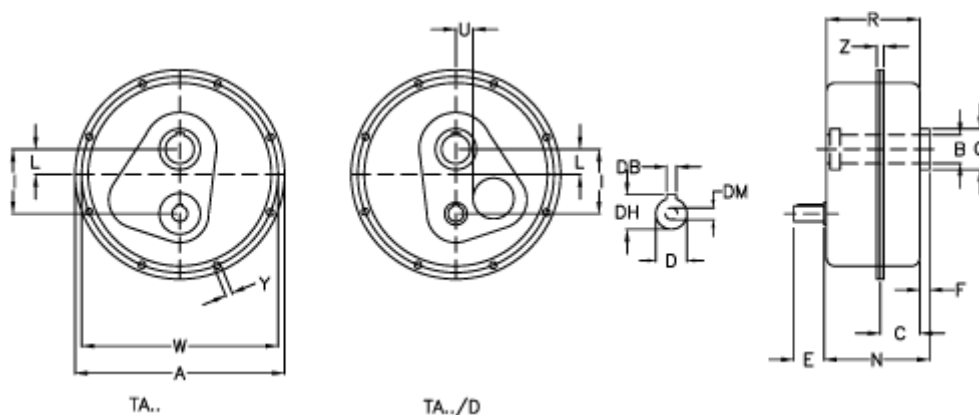

Data Sheet

Article number: 2948125050013

Description: Shaft mount. speed reducer
TA 125.135 i=5 without lubrication

Measures

a	= 850	E = 140	W	= 805
B G7	= 135	F = 34	Weight (kg)	= 325
C	= 110	I = 290	Y	= 17.0
DB	= 18	L = 107	Z	= 44.5
Description	= TA 125.135	N = 310.0		
DH	= 64.0	Q = 170		
D h6	= 60	R = 304.0		
DM	= M16	U = 70		